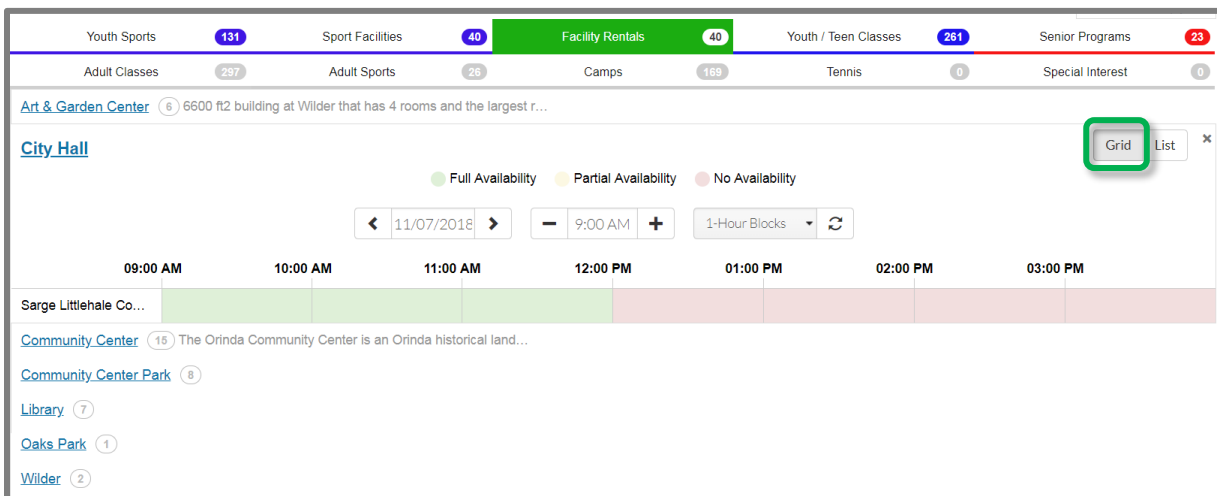

Since CivicRec is cloud-based you can check facility availability in real time. If you are interested in reserving a space but would like to know if it is available prior to doing so, please follow the simple steps below. Requests are not confirmed until it has been added to a permit and emailed to you for signature.

2. Select the facility you are interested in. In this case, I am interested in finding out availability of the Sarge Littlehale Room at *City Hall*.

3. To view availability of the specific room by day, select *Grid* on the top right corner of this facility block.

4. If you need to view availability either earlier or later in the day, you can move the grid by selecting the plus or minus symbol next to the time.

The screenshot shows a web interface for viewing availability at City Hall. At the top left, there is a link for "City Hall". On the right, there are buttons for "Grid" and "List". Below these are three legend items: "Full Availability" (green circle), "Partial Availability" (yellow circle), and "No Availability" (red circle). The main interface features a date selector set to "11/07/2018" and a time selector set to "03:00 PM". The time selector has a minus sign (-) to the left and a plus sign (+) to the right, both of which are highlighted with green boxes. A tooltip labeled "Later Time" is positioned over the plus sign. To the right of the time selector is a dropdown menu for "1-Hour Blocks" and a refresh icon. Below the controls is a grid with columns for time slots: "03:00 PM", "04:00 PM", "05:00 PM", "06:00 PM", "07:00 PM", "08:00 PM", and "09:00 PM". The first row of the grid, labeled "Sarge Littlehale Co...", shows "No Availability" (red) for 03:00 PM and 04:00 PM, and "Full Availability" (green) for 05:00 PM through 09:00 PM. Below the grid, there are several links with counts: "Community Center" (15), "Community Center Park" (8), "Library" (7), "Oaks Park" (1), and "Wilder" (2).