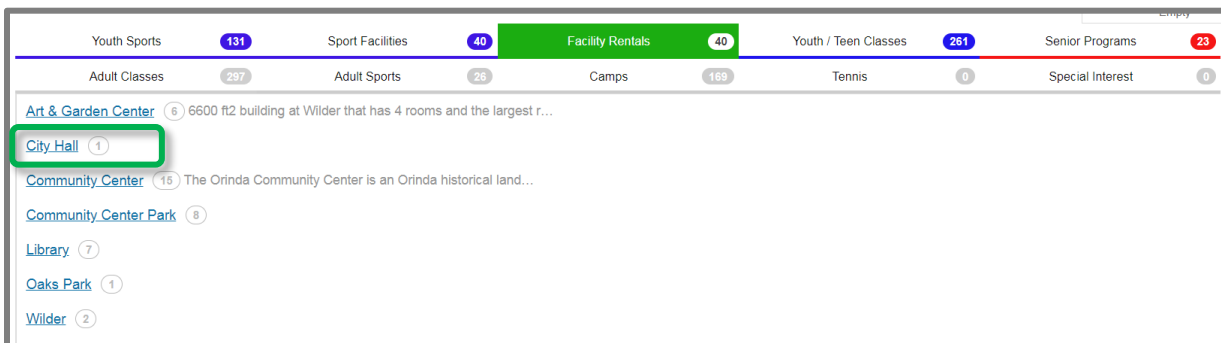

Since CivicRec is cloud-based you can check facility availability in real time. If you are interested in reserving a space but would like to know if it is available prior to doing so, please follow the simple steps below. Requests are not confirmed until it has been added to a permit and emailed to you for signature.

2. Select the facility you are interested in. In this case, I am interested in finding out availability of the Sarge Littlehale Room at *City Hall*.

3. To view availability of the specific room by day, select *Grid* on the top right corner of this facility block.

4. If you need to view availability either earlier or later in the day, you can move the grid by selecting the plus or minus symbol next to the time.

The screenshot shows a web interface for viewing availability at City Hall. At the top left, there is a link for "City Hall". On the right, there are buttons for "Grid" and "List". Below these are three legend items: "Full Availability" (green circle), "Partial Availability" (yellow circle), and "No Availability" (red circle). The main interface features a date selector set to "11/07/2018" and a time selector set to "03:00 PM". The time selector has a minus sign (-) to the left and a plus sign (+) to the right, both of which are highlighted with green boxes. A tooltip labeled "Later Time" is positioned over the plus sign. To the right of the time selector is a dropdown menu for "1-Hour Blocks" and a refresh icon. Below the controls is a grid with columns for time slots: "03:00 PM", "04:00 PM", "05:00 PM", "06:00 PM", "07:00 PM", "08:00 PM", and "09:00 PM". The first row of the grid, labeled "Sarge Littlehale Co...", shows "No Availability" (red) for 03:00 PM and 04:00 PM, and "Full Availability" (green) for 05:00 PM through 09:00 PM. Below the grid, there are several links with counts: "Community Center" (15), "Community Center Park" (8), "Library" (7), "Oaks Park" (1), and "Wilder" (2).