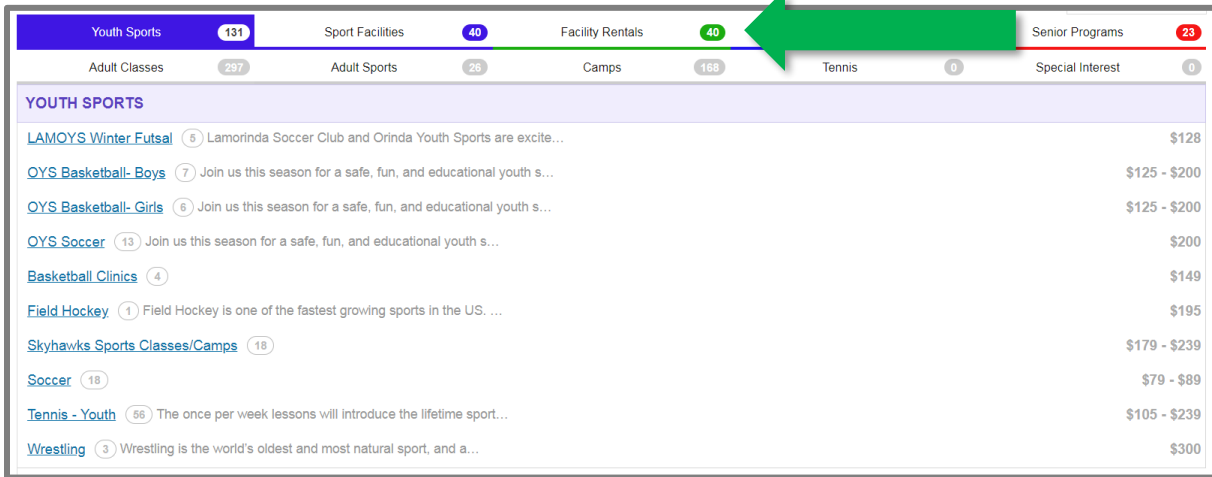

Since CivicRec is cloud-based you can check facility availability in real time. If you are interested in reserving a space but would like to know if it is available prior to doing so, please follow the simple steps below. Requests are not confirmed until it has been added to a permit and emailed to you for signature.

2. Select the facility you are interested in. In this case, I am interested in finding out availability of the Sarge Littlehale Room at *City Hall*.

3. To view availability of the specific room by day, select *Grid* on the top right corner of this facility block.